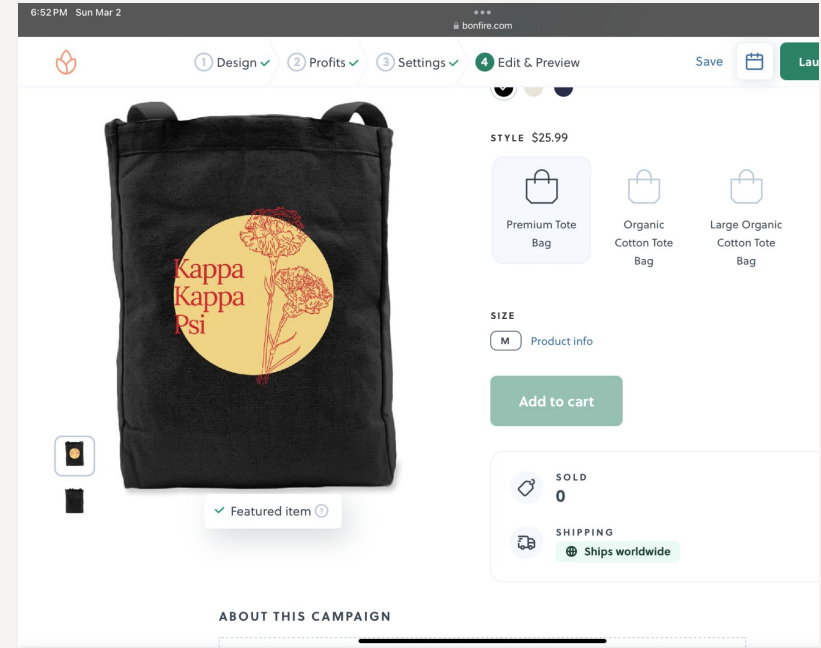

KKPsi Carnation Shirts - multiple colors of tee shirts, tank tops, hoodies, and sweatshirts.

Comfort Colors ($26.99)

Eco Triblend ($25.99)

tank top ($27.99)

Heavyweight Hoodie ($49.99)

CC long sleeve ($32.99)

KKPsi Carnation Tote bags - multiple colors featuring the same carnation design as the shirts will have.

Premium ($25.99)

Organic ($27.99)

Large Organic ($26.95)

continued...