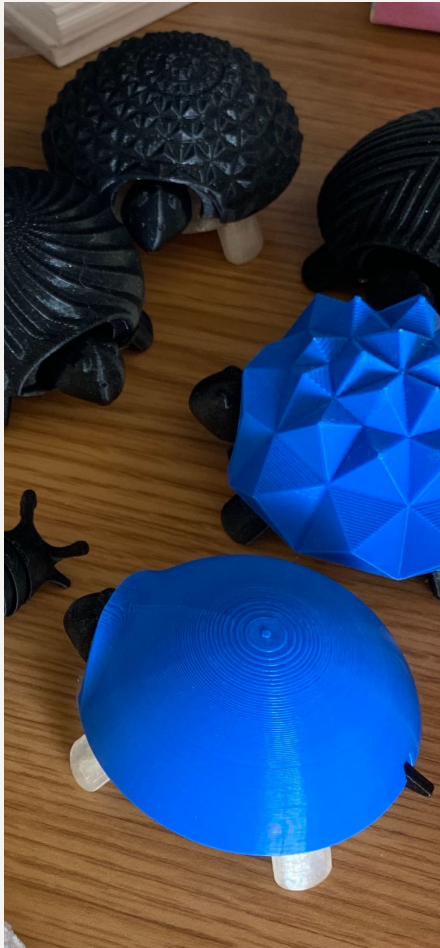

TBΣ Delta

@tbsdeltachapter

Chapter Email: delta@tbsigma.org
Chapter Contact: Alexis Brown

Payment Methods: Cash, Card, Cashapp, and Paypal
How to Purchase: In-Person Only

- **3D printed turtles ($5)**
- **Beaded bracelet ($2)**
- **TBΣ stickers ($4)**
- **Pepper stress squish ($2)**
- **TBΣ bucket hat ($20)**

continued...