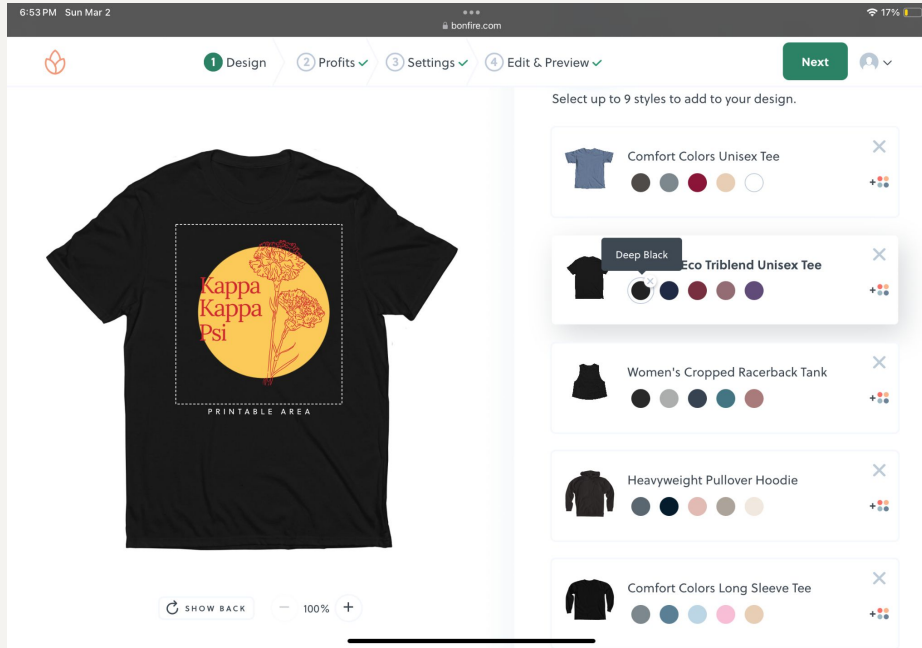

KKPsi Carnation Shirts - multiple colors of tee shirts, tank tops, hoodies, and sweatshirts.

Comfort Colors ($26.99)

Eco Triblend ($25.99)

tank top ($27.99)

Heavyweight Hoodie ($49.99)

CC long sleeve ($32.99)

KKPsi Carnation Tote bags - multiple colors featuring the same carnation design as the shirts will have.

Premium ($25.99)

Organic ($27.99)

Large Organic ($26.95)

continued...