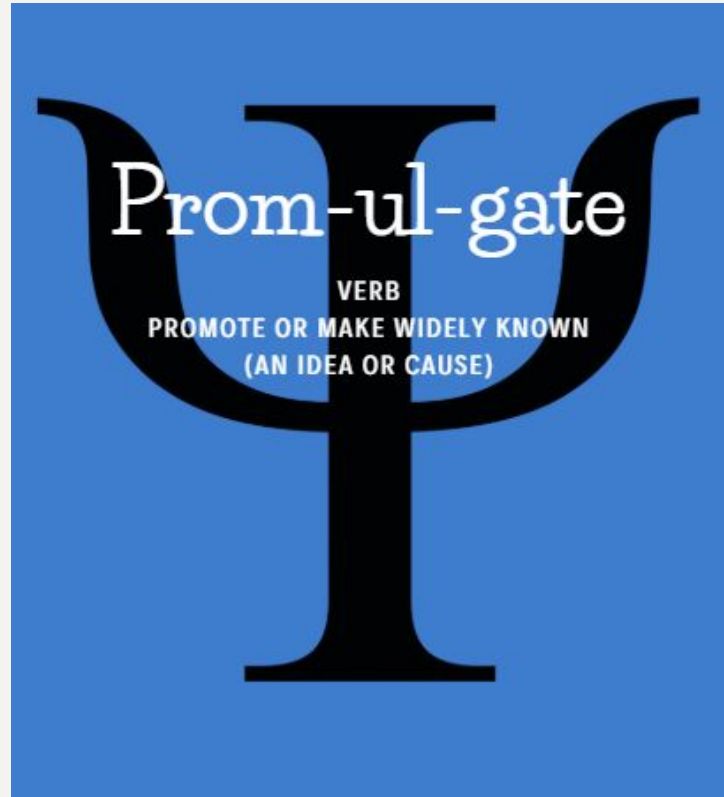

KKΨ Delta Chi

@kappa_kappa_psi_delta_chi

Chapter Email: kappa.kappa.psi.delta.chi@gmail.com

Payment Methods: Cash, Card, and Cashapp

Chapter Contact: Lauren Wagner

How to Purchase: In-Person Only

KKPsi Short Sleeve Shirt ($15)