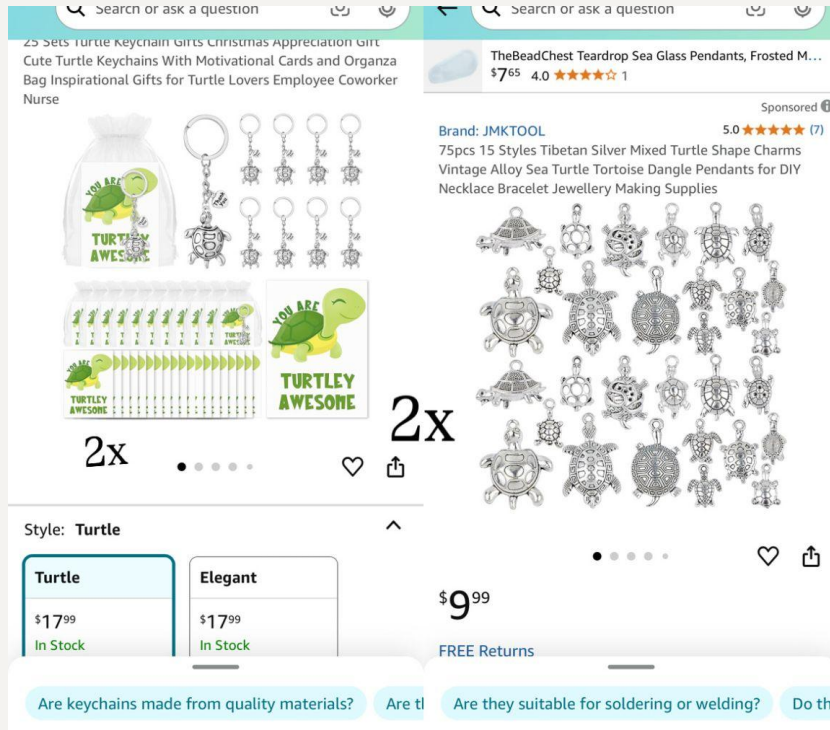

Ugly License plates - Front license plates that are colored in very bright colors that don't match (bright pink with leopard print lettering , neon green with yellow lettering) That say various phrases (KKY, AEA, TBS)..... \$5

TBS Epsilon Psi

 @epsilonpsi_tbs

Chapter Email: epsilonpsi@tbsigma.org

Chapter Contact: Nijah Diaw

Payment Methods: Cash and Zelle

How to Purchase: In-Person Only

Turtle Keychain (\$7) Sterling Silver Turtle Necklace (\$15)