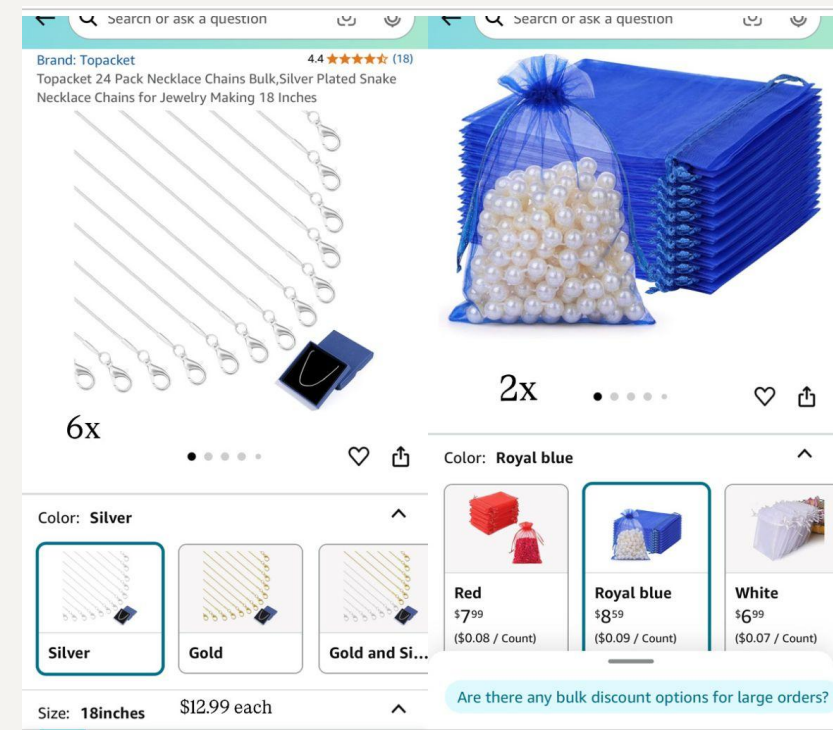

Ugly License plates - Front license plates that are colored in very bright colors that don't match (bright pink with leopard print lettering , neon green with yellow lettering) That say various phrases (KKY, AEA, TBS)..... \$5

TBS Epsilon Psi

 @epsilonpsi_tbs

Chapter Email: epsilonpsi@tbsigma.org

Chapter Contact: Nijah Diaw

Payment Methods: Cash and Zelle

How to Purchase: In-Person Only

Turtle Keychain (\$7) Sterling Silver Turtle Necklace (\$15)