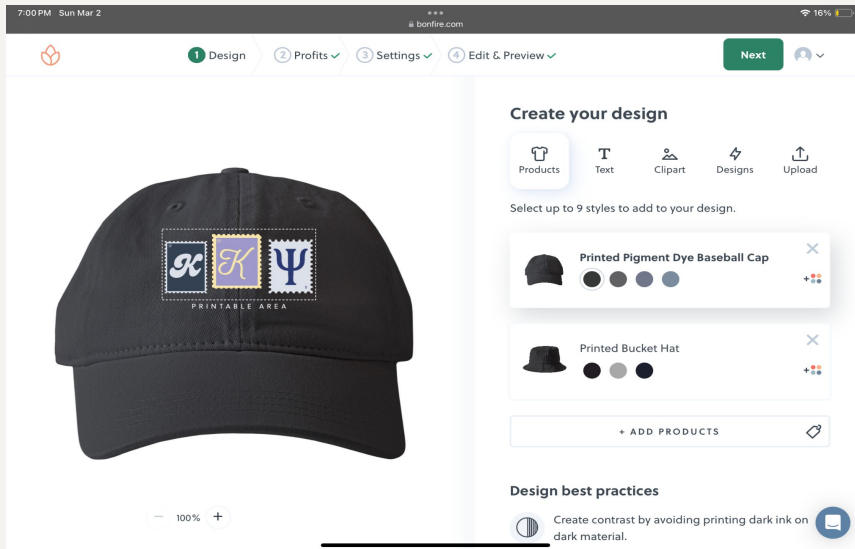

Large Organic (\$26.95)

continued...

KKΨ Zeta Kappa (continued)

KKPsi Stamp ball caps and bucket hats - variety of colors
Baseball Cap (\$21.99)
Bucket Hat (\$22.99)

KKPsi Stamp shirts - variety of colors with stamps saying "K K Psi" and stamps of symbols on the back of it
Premium Unisex shirt (\$31.50)
Eco Triblend shirt (\$32.99)
Sweatshirt (\$38.50)
Long sleeve tee (\$33.50)
Hoodie (\$52.50)