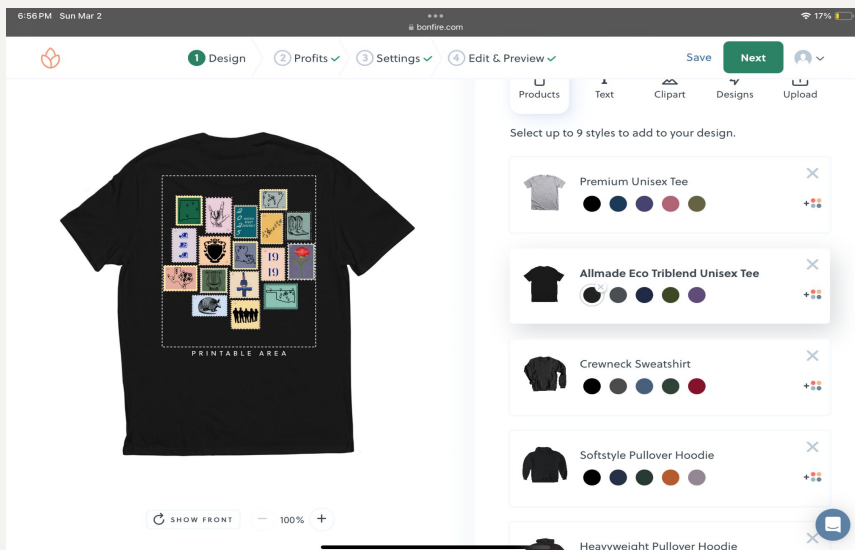

KKPsi Stamp shirts - variety of colors with stamps saying "K K Psi" and stamps of symbols on the back of it
Premium Unisex shirt ($31.50)
Eco Triblend shirt ($32.99)
Sweatshirt ($38.50)
Long sleeve tee ($33.50)
Hoodie ($52.50)