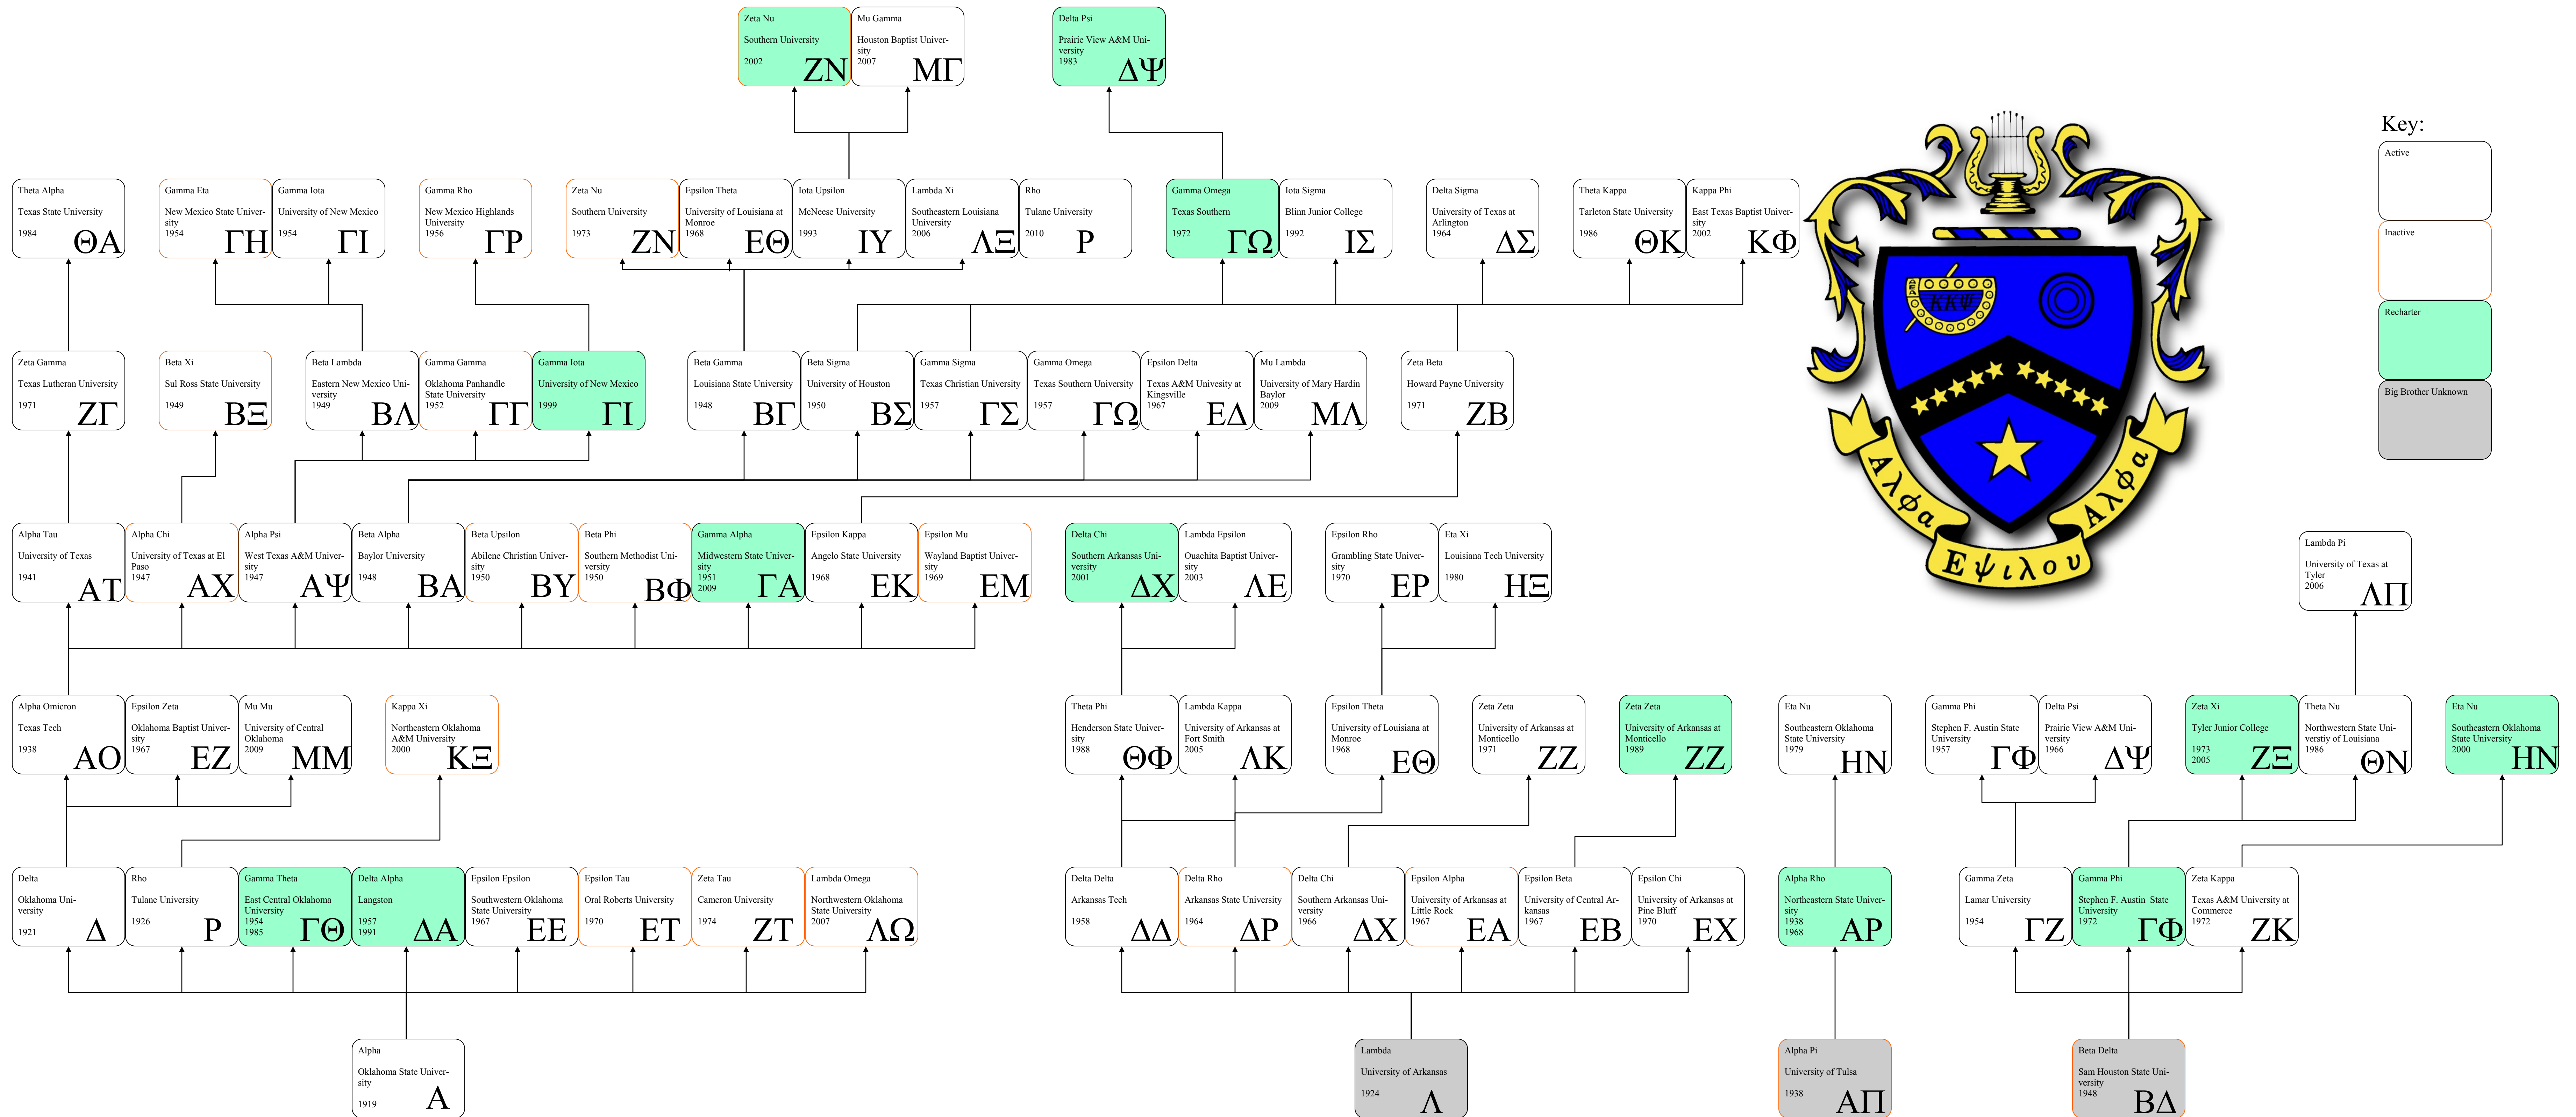

Kappa Kappa Psi—Southwest District

Key: